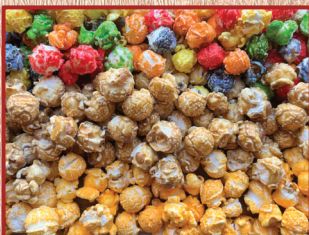

Rickeldoris **CANDY** **& POPCORN**

C O M P A N Y

**An old fashioned
candy store, gourmet
truffles & chocolates,
popcorn, novelty sodas
and so much more!**

367 Main Street, Jerome, AZ 86331

928-639-1340

WWW.RICKELDORIS.COM

Rickeldoris CANDY & POPCORN

C O M P A N Y

SHIPPING AVAILABLE

Have a sweet tooth? Visit the oldest candy and popcorn store in Jerome, AZ.

We offer a variety of candies from hard to gummy, chocolates, European licorice and retro candies. We make our Kettle Corn fresh onsite and offer varieties of gourmet popcorn.